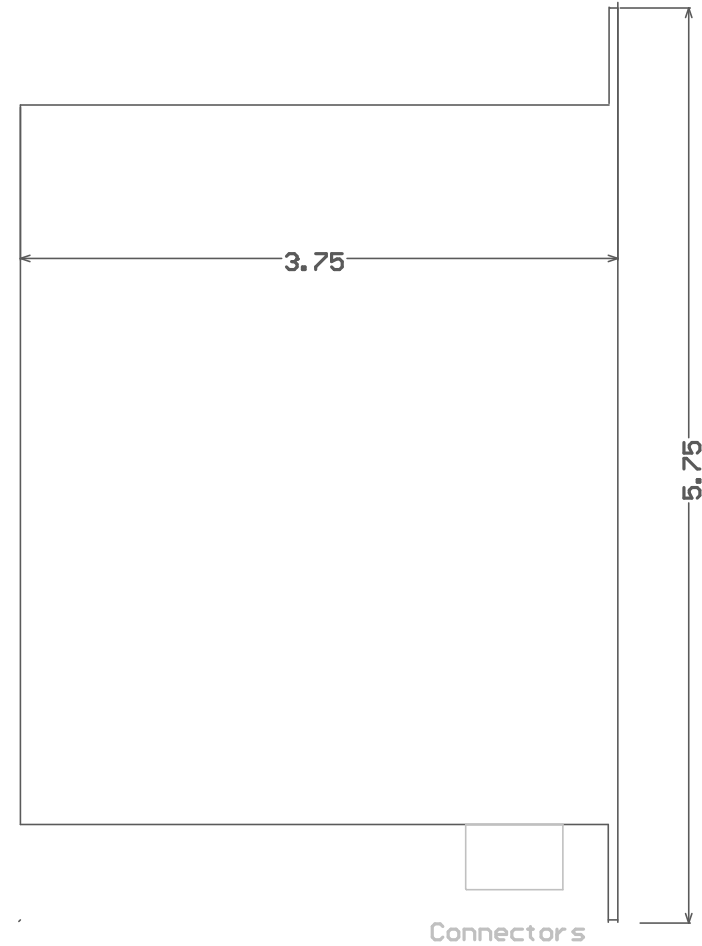

# Mandala Lightserve Model MWJB190A Footprint Drawing

Scale 50% All Dimensions in Inches

Allow 4 inches clearance for  
field connection of mating data connector