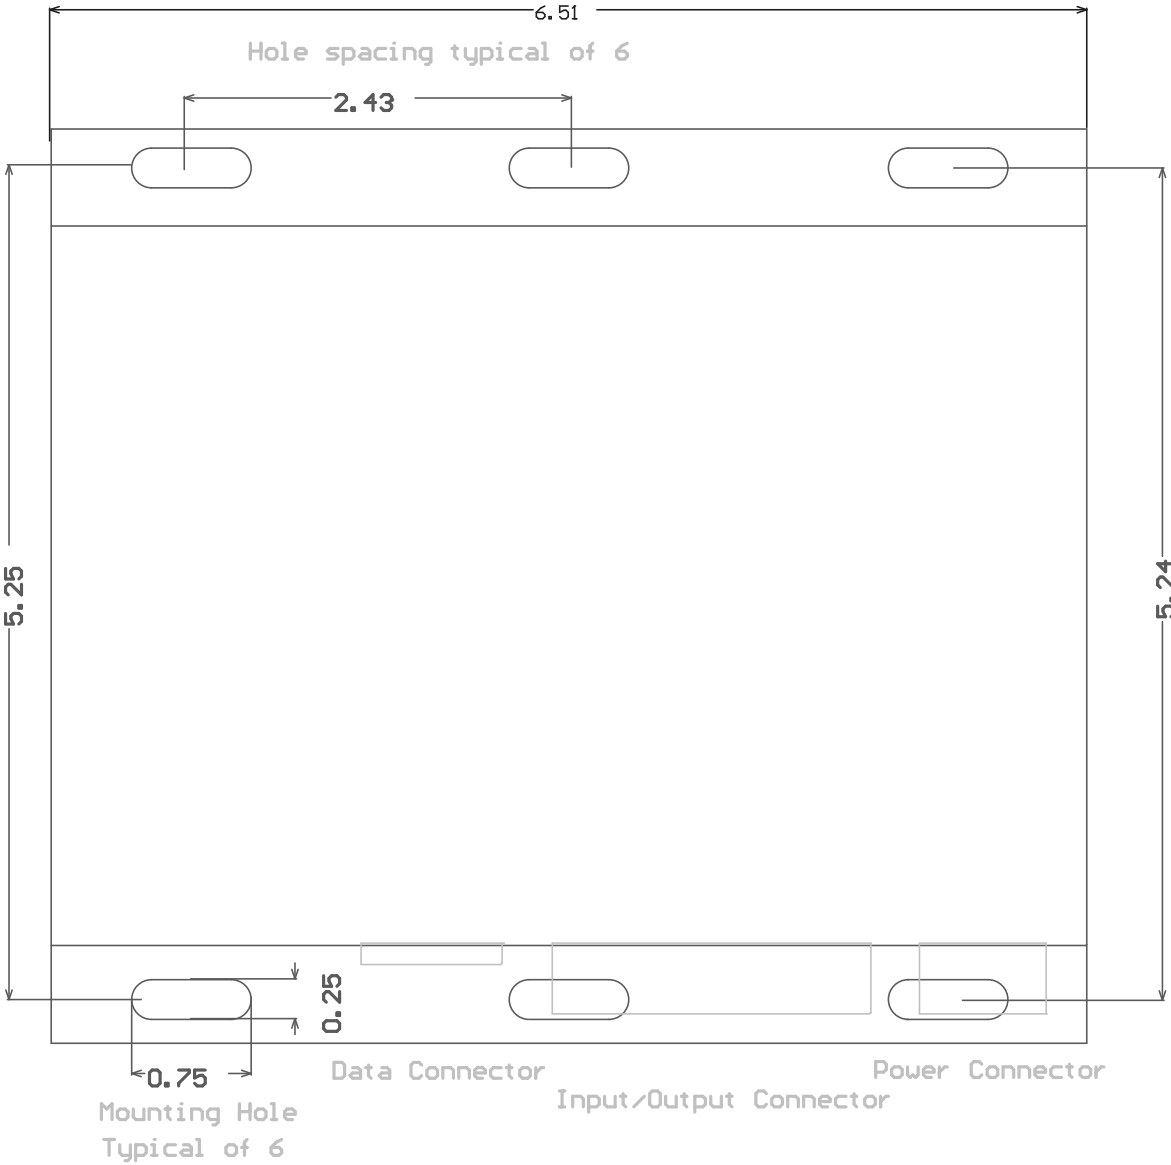

# Mandala Lightserve Model MWJB190A Footprint Drawing

Scale 50% All Dimensions in Inches

Allow 4 inches clearance for  
field connection of mating data connector